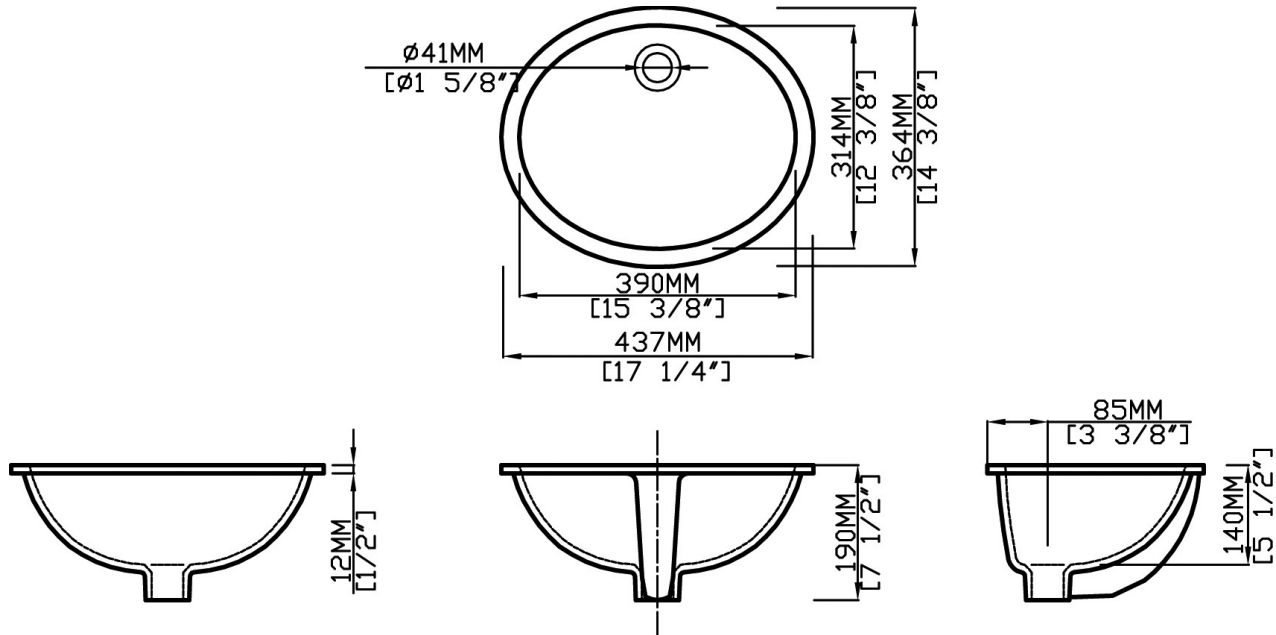

MALIBU PETITE
Undermount Lavatory
L-2450

Product Features

- Vitreous china
- Undermount sink with overflow
- MicroGlaze™ anti-microbial, stain-resistant glaze
- *Note:* drain parts/overflow ring **not** included

Nominal Dimensions

- Inner dimensions: 15-3/8" x 12-3/8"
- Outer dimensions: 17-1/4" x 14-3/8"

Quality Assurance

- Limited lifetime product warranty

Compliance Certifications

- ASME A112.19.2M
- CSA B45.1

Glaze Color Options

 <p>White .01</p>	 <p>Balsa .06</p>	
---	---	--

Dimensional Diagram

IMPORTANT: Dimensions are nominal and may vary within the range of tolerance per NSI Standard A112.19.2. These measurements are subject to change. No responsibility is assumed for use of superseded or voided pages.

Due to such nominal variations with all ceramic products, vanity countertops to be used with ceramic sinks should only be cut with the actual sink intended for installation, to physically ensure that cut-out dimensions are appropriate. The diagram and dimensions given above are for illustration only, are approximate and not to scale, and are not suitable for use as a cut-out template. No responsibility is assumed for the use or mis-use of these pages for installation purposes.