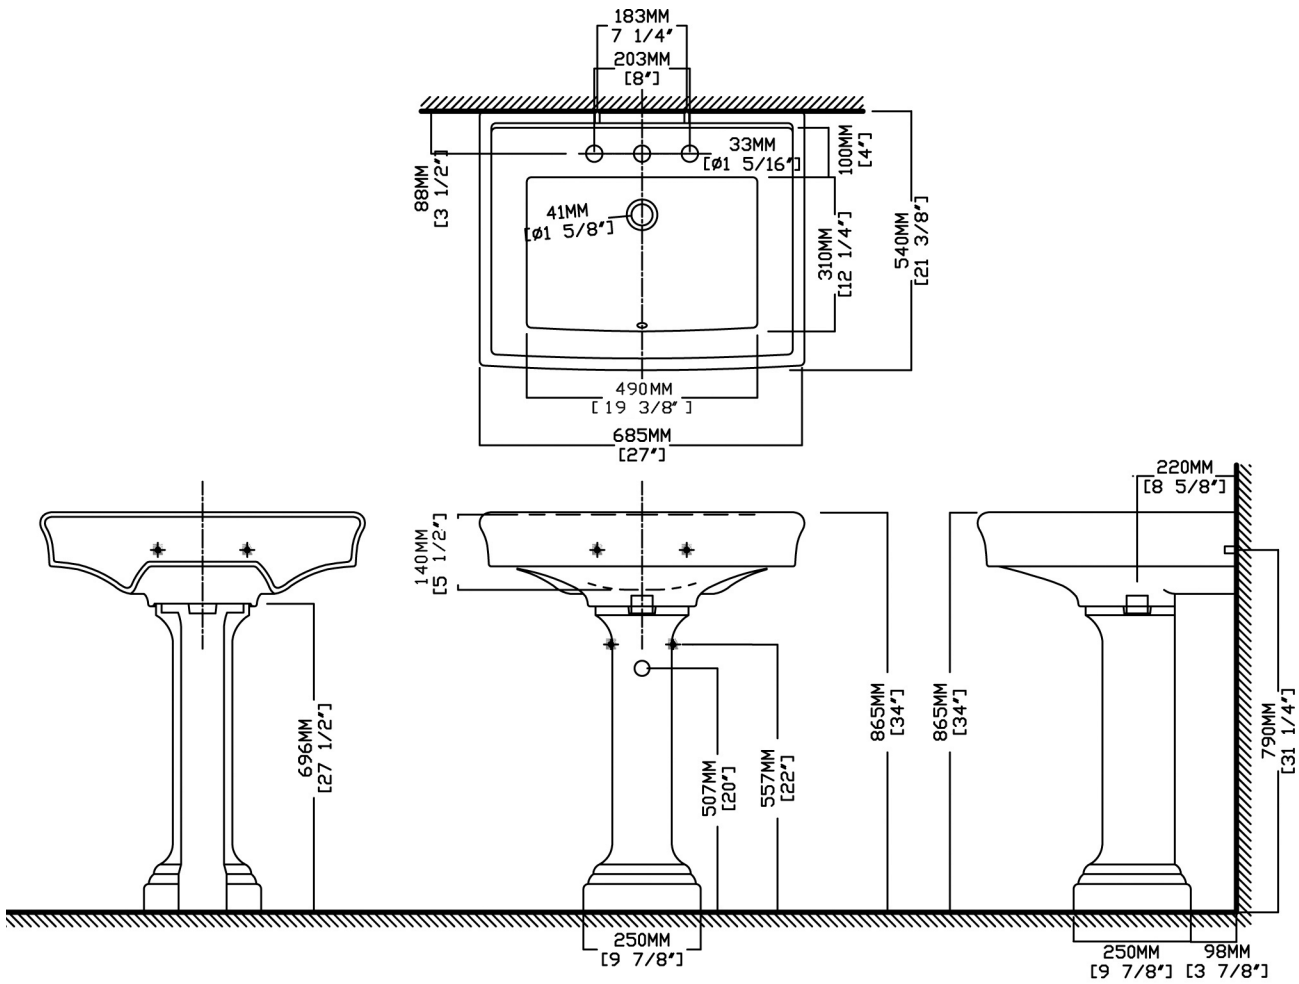

JULIAN

Pedestal Lavatory

L-2320 Lavatory, P-2110 Pedestal

Product Features

- Vitreous china pedestal lavatory with overflow
- 8" (20.3cm) faucet centers (-8)
- MicroGlaze™ anti-microbial, stain-resistant glaze
- ADA compliant

Accessories Included

- Installation bolts
- Note: faucetry is not included

Quality Assurance

- Limited lifetime product warranty

PRODUCT OPTIONS & PARTS

Glaze Color Options		
 White .01	 Balsa .06	

Dimensional Diagram

IMPORTANT: Dimensions are nominal and may vary within the range of tolerance per NSI Standard A112.19.2. These measurements are subject to change. No responsibility is assumed for use of superseded or voided pages.