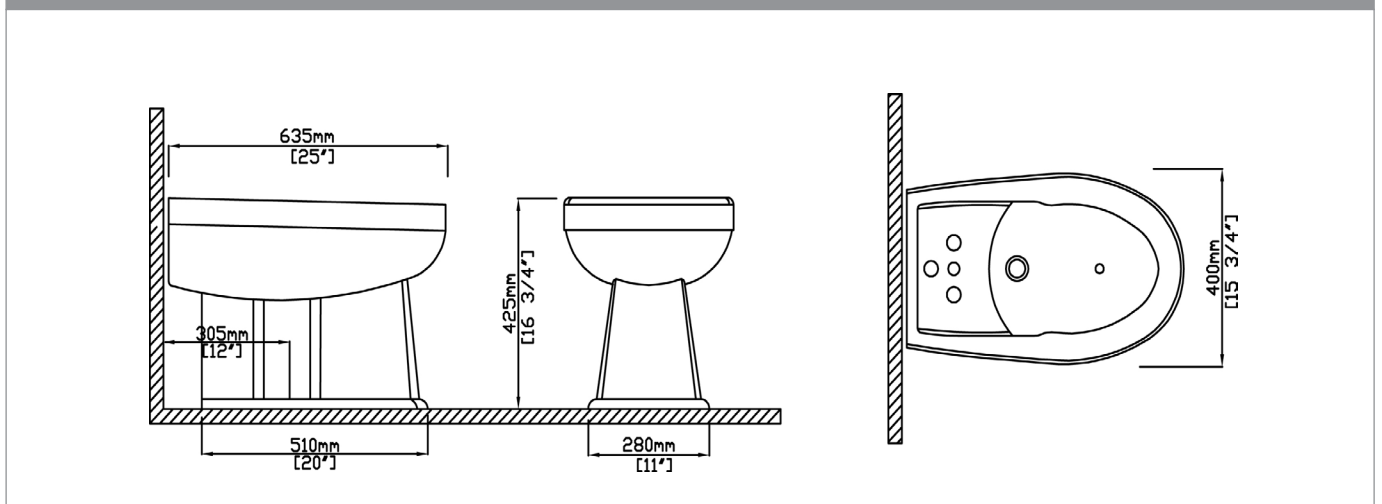

**RICHMOND**  
**Floorstanding Bidet**  
**7123.003**

**Product Features**

- Vitreous china one-piece toilet
- Chair-height (16-1/2"), elongated bowl
- MicroGlaze™ anti-microbial, stain-resistant glaze
- Vertical spray bidet faucet (not included)
- Integrated overflow

**Accessories Included**

- Floor bolt covers (set of 2)

**Quality Assurance**

- Limited lifetime product warranty

**Dimensional Diagram**

**IMPORTANT:** Dimensions are nominal and may vary within the range of tolerance per NSI Standard A112.19.2. These measurements are subject to change. No responsibility is assumed for use of superseded or voided pages.