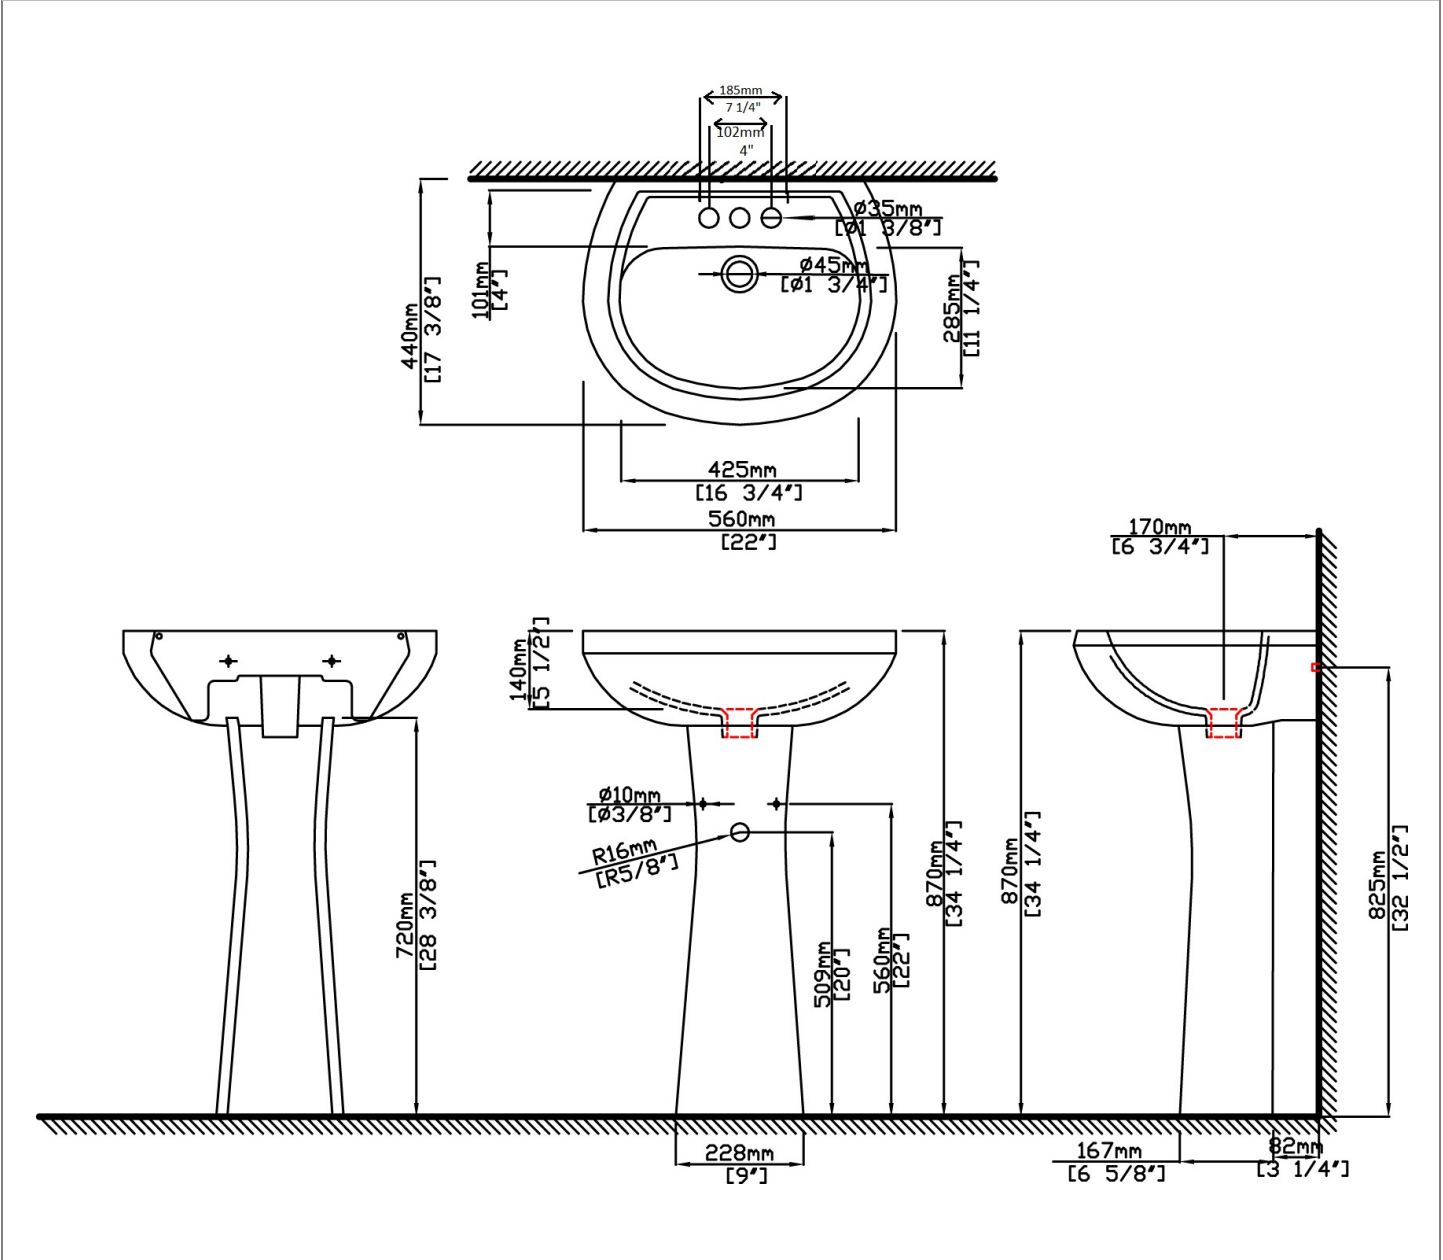

**STAFFORD**

**Medium Pedestal Lavatory**

5137.042 Lavatory, 5135.331 Pedestal

**Product Features**

- Vitreous china
- Pedestal lavatory with overflow
- 4" (20.3 cm) faucet centers (-4)
- MicroGlaze™ anti-microbial glaze
- ADA compliant

**PRODUCT OPTIONS**

**Glaze Colors**

**.01** White

**.06** Biscuit

Dimensional Diagram

**IMPORTANT:** Dimensions are nominal and may vary within the range of tolerance per by NSI Standard A112.19.2. These measurements are subject to change. No responsibility is assumed for use of superseded or voided pages.