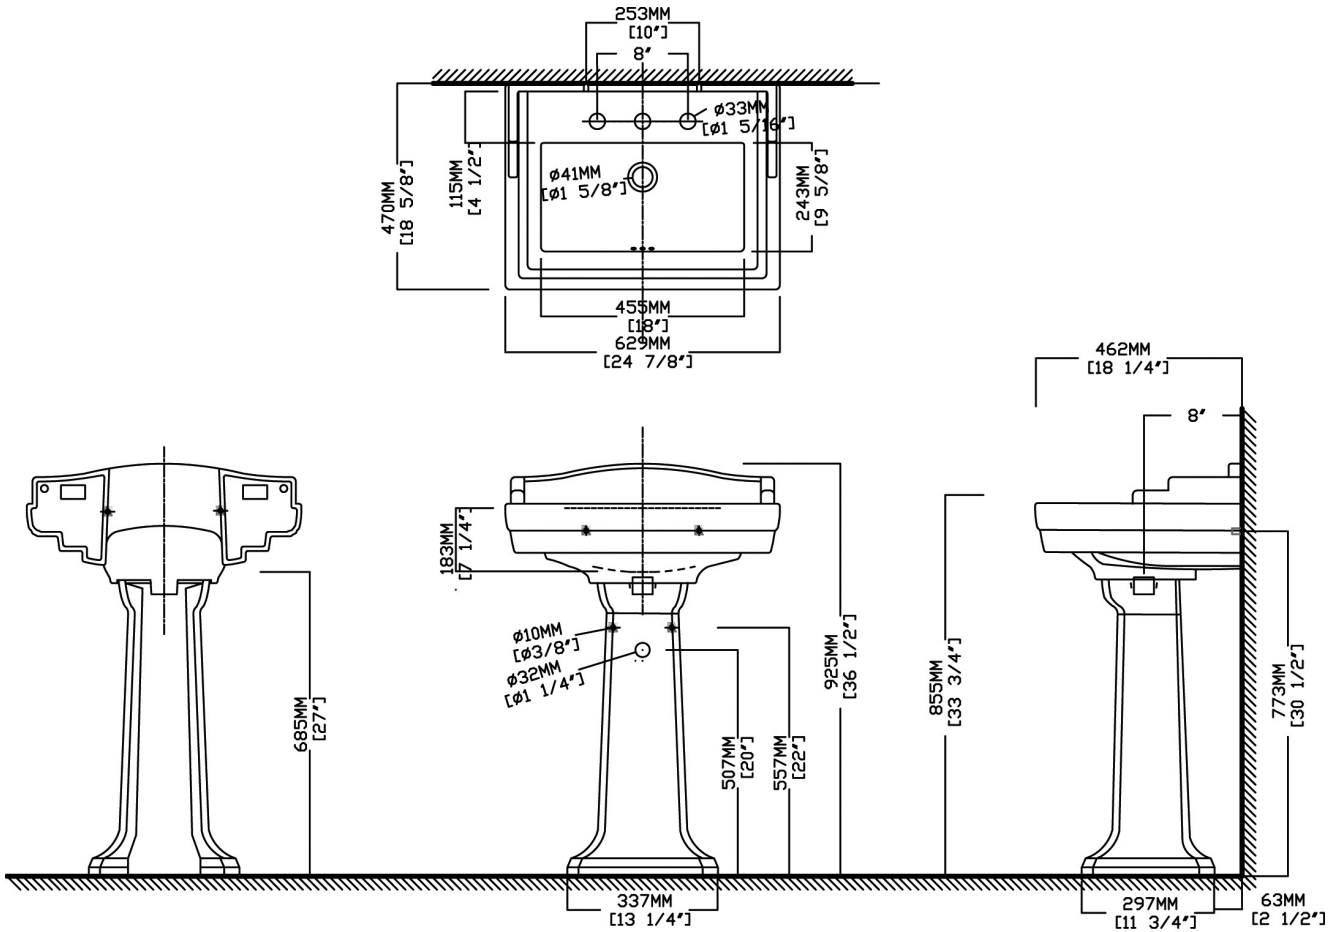

NEO-VENETIAN PETITE

Pedestal Lavatory

5123.082 Lavatory, 5122.331 Pedestal

Product Features

- Vitreous china pedestal lavatory with overflow
- 8" (20.3cm) faucet centers (-8)
- MicroGlaze™ anti-microbial, stain-resistant glaze
- ADA compliant

Dimensional Diagram

IMPORTANT: Dimensions are nominal and may vary within the range of tolerance per NSI Standard A112.19.2. These measurements are subject to change. No responsibility is assumed for use of superseded or voided pages.