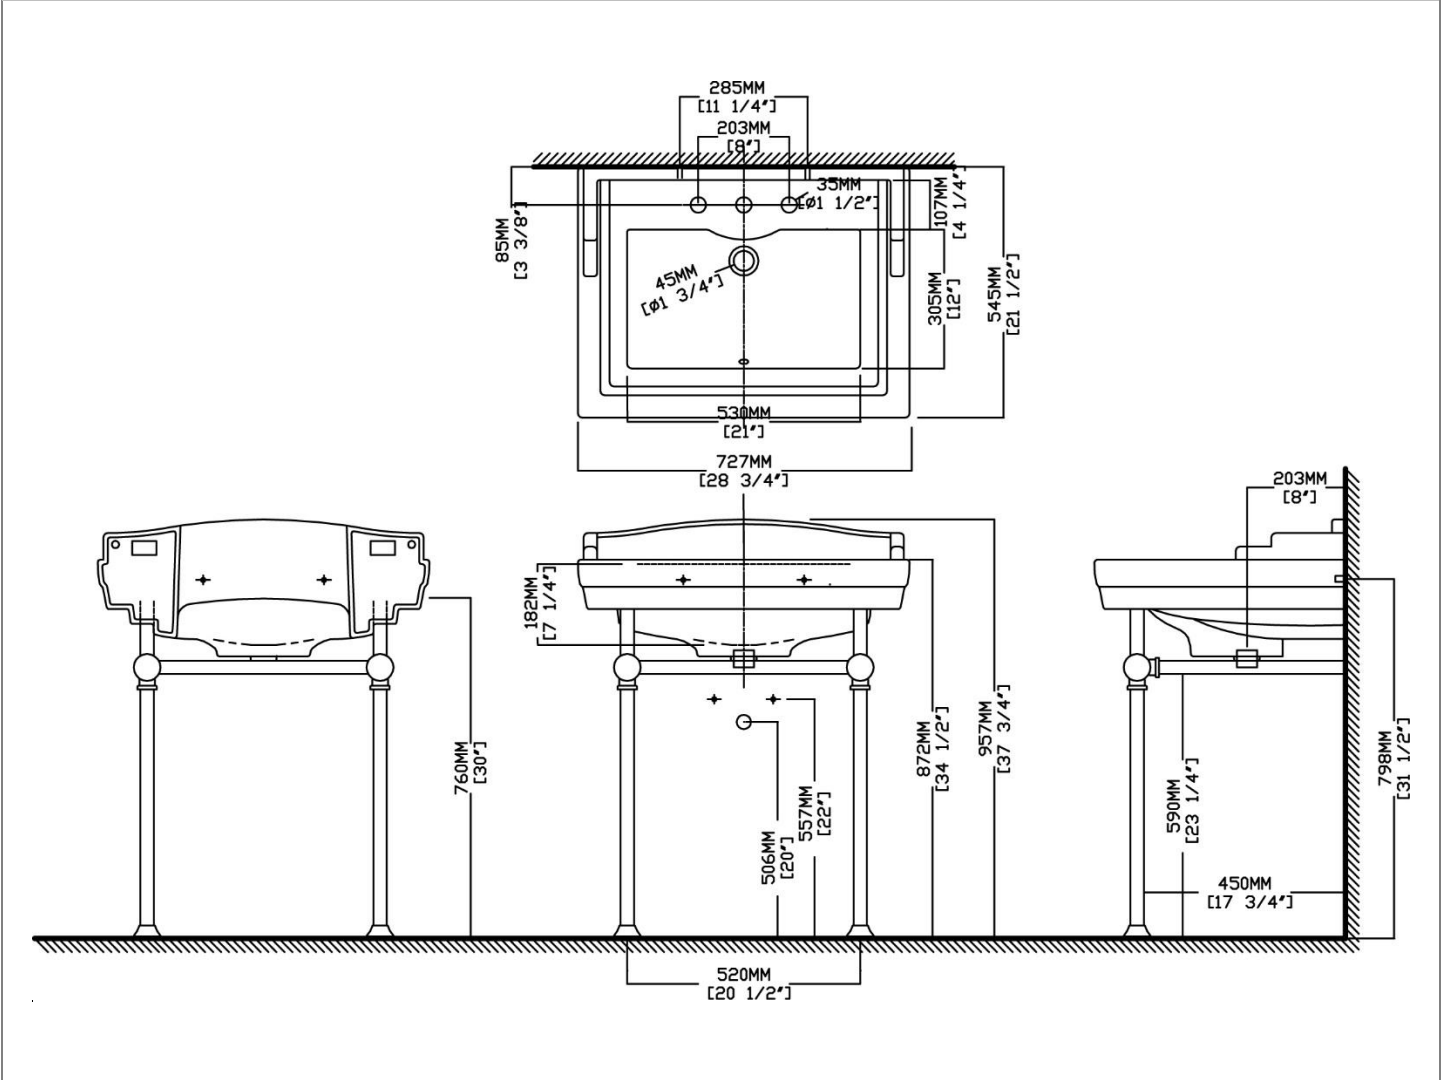

.504

Polished Brass

Dimensional Diagram

IMPORTANT: Dimensions are nominal and may vary within the range of tolerance per by NSI Standard A112.19.2. These measurements are subject to change. No responsibility is assumed for use of superseded or voided pages.