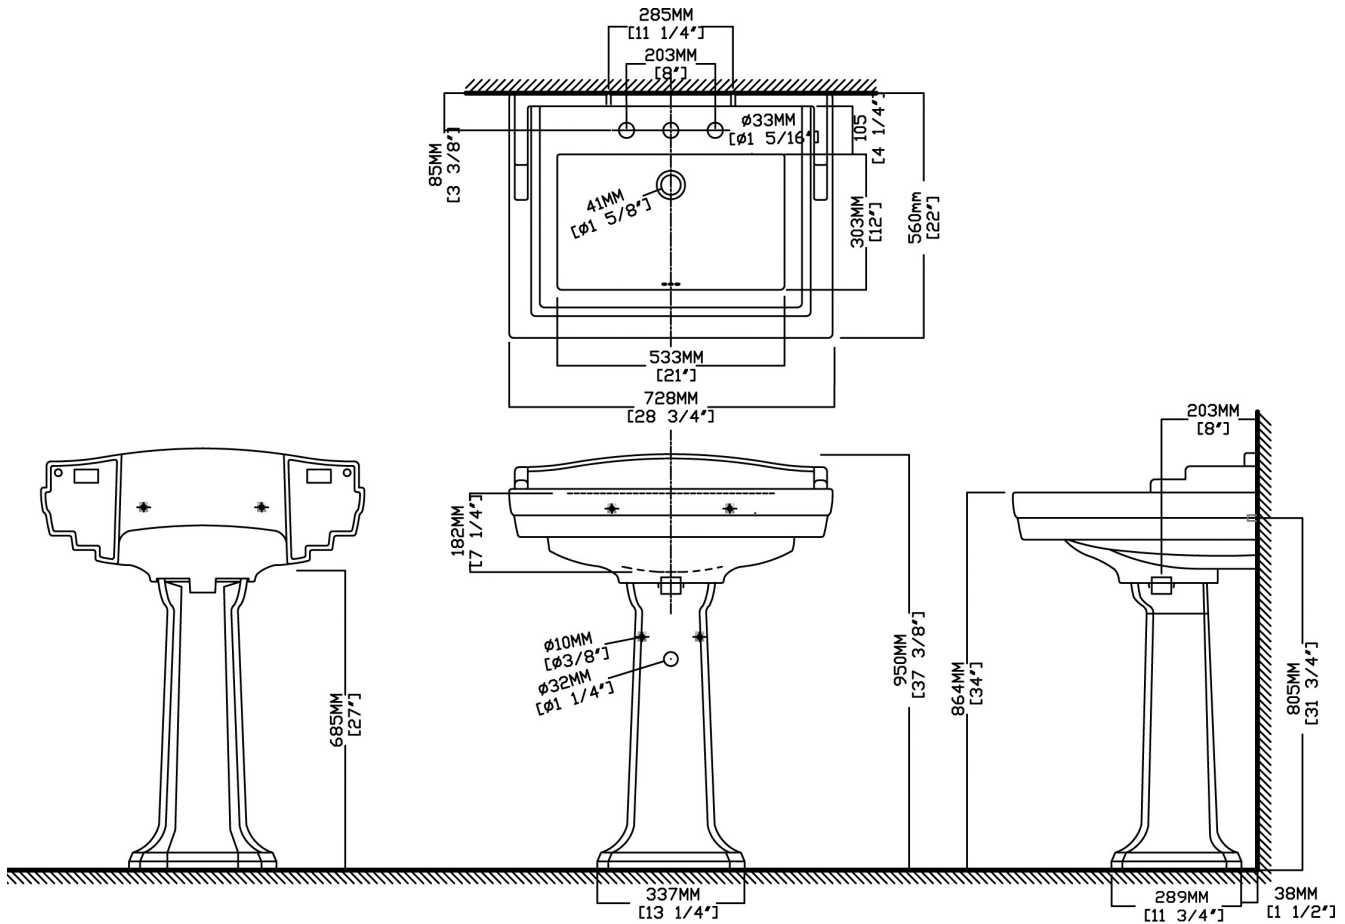

NEO-VENETIAN GRANDE

Pedestal Lavatory

5122.082 Lavatory, 5122.331 Pedestal

Product Features

- Vitreous china pedestal lavatory with overflow
- 8" (20.3cm) faucet centers (-8)
- MicroGlaze™ anti-microbial, stain-resistant glaze
- ADA compliant

Dimensional Diagram

IMPORTANT: Dimensions are nominal and may vary within the range of tolerance per NSI Standard A112.19.2. These measurements are subject to change. No responsibility is assumed for use of superseded or voided pages.