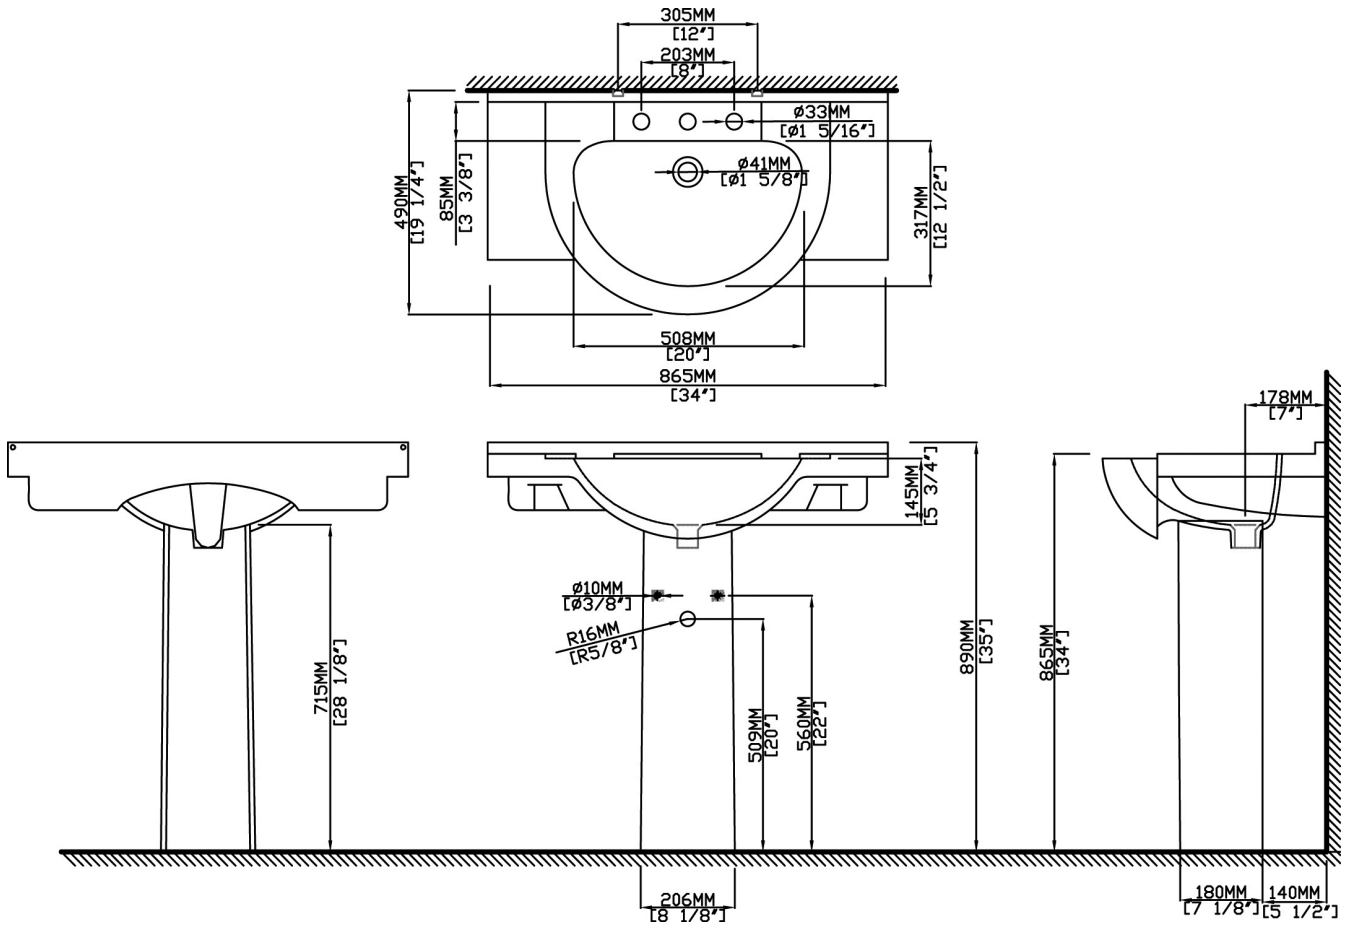

PALERMO

Pedestal Lavatory

5035.082 Lavatory, 5035.331 Pedestal

Product Features

- Vitreous china pedestal lavatory with overflow
- 8" (20.3cm) faucet centers (-8)
- MicroGlaze™ anti-microbial, stain-resistant glaze
- ADA compliant

Accessories Included

- Installation bolts
- Note: faucetry is not included

Quality Assurance

- Limited lifetime product warranty

PRODUCT OPTIONS & PARTS

Glaze Color Options		
 White .01		

Dimensional Diagram

IMPORTANT: Dimensions are nominal and may vary within the range of tolerance per NSI Standard A112.19.2. These measurements are subject to change. No responsibility is assumed for use of superseded or voided pages.