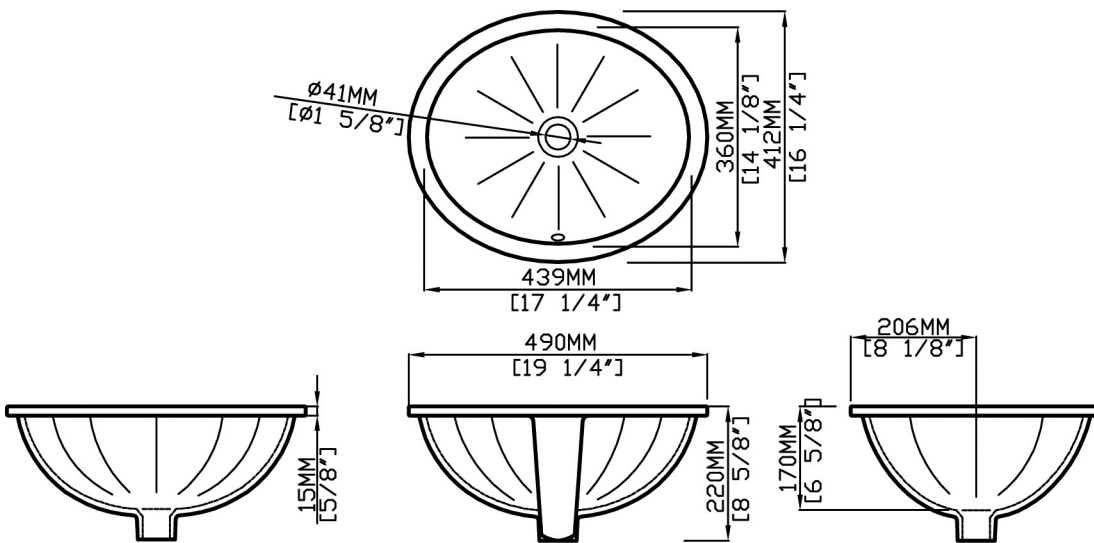

**Nominal Dimensions**

- Inner dimensions: 17-1/4" x 14-1/8"
- Outer dimensions: 19-1/4" x 16-1/4"

**Quality Assurance**

- Limited lifetime product warranty

**Compliance Certifications**

- ASME A112.19.2M
- CSA B45.1

## Dimensional Diagram

**IMPORTANT:** Dimensions are nominal and may vary within the range of tolerance per NSI Standard A112.19.2. These measurements are subject to change. No responsibility is assumed for use of superseded or voided pages.

Due to such nominal variations with all ceramic products, vanity countertops to be used with ceramic sinks should only be cut with the actual sink intended for installation, to physically ensure that cut-out dimensions are appropriate. The diagram and dimensions given above are for illustration only, are approximate and not to scale, and are not suitable for use as a cut-out template. No responsibility is assumed for the use or mis-use of these pages for installation purposes.